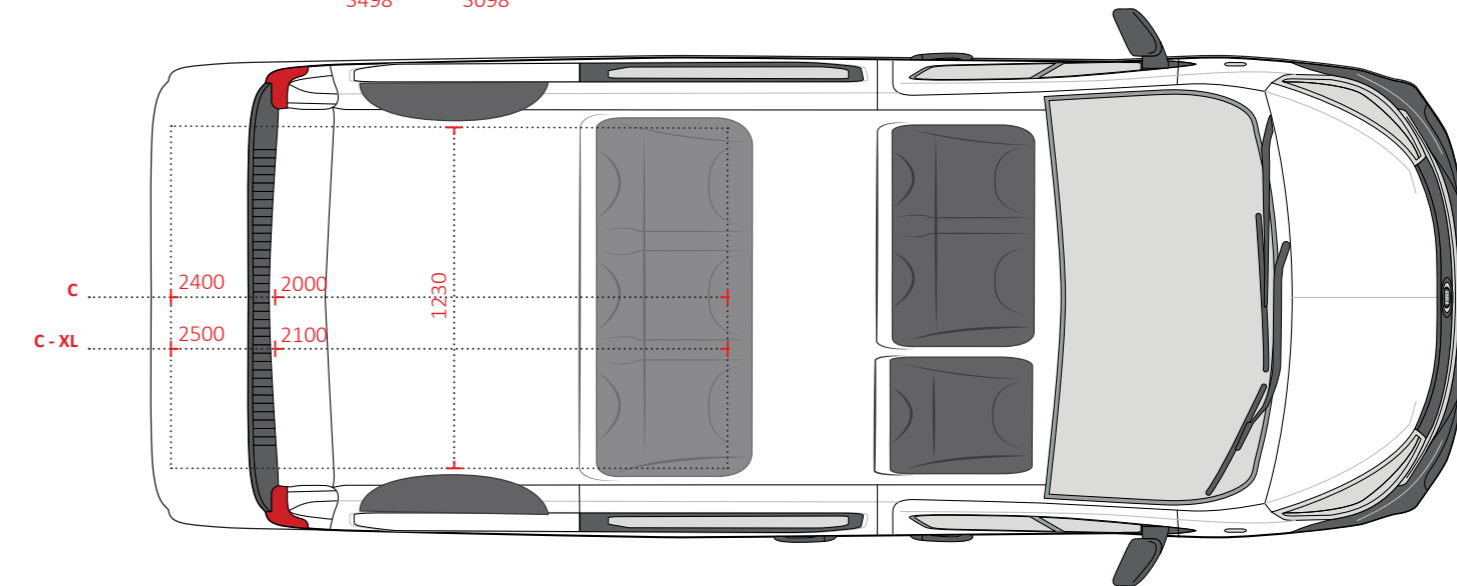

o Available
 Δ Available for an additional charge
 x Not available

FABRIC

New black

Natté grey

Bark Brown

* Measured in relation to fixed co-driver's bench

Note:
 Crew cab conversion weight is 105 kg.

LOAD AREA	A	B	C	D	E
L1	1370	1560	2000	920	315
L1 XL	1500	1590	2100	780	255
L2	1770	1960	2400	920	315
L2 XL	1900	1990	2500	780	255