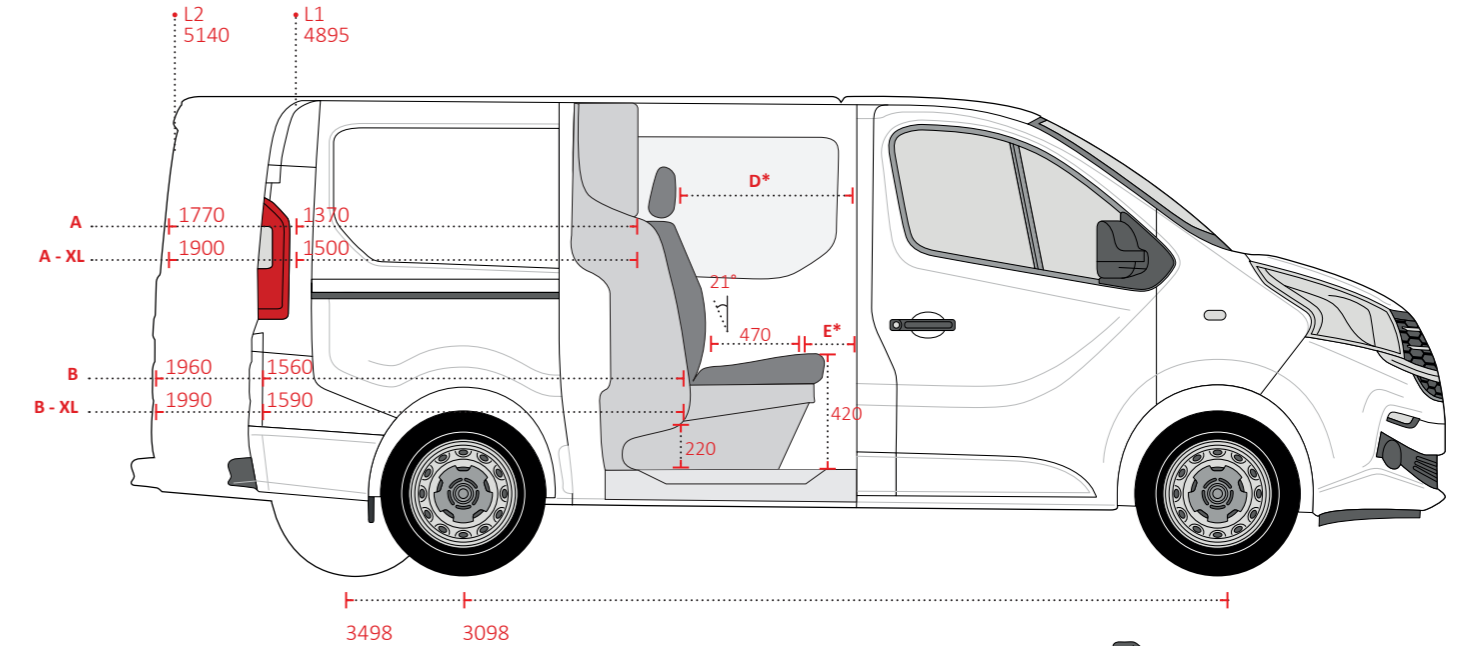

o Available
 Δ Available for an additional charge
 x Not available

FABRIC

New black

Natté grey

Bark Brown

* Measured in relation to fixed co-driver's bench

Note:
 Crew cab conversion weight is 105 kg.

LOAD AREA	A	B	C	D	E
L1	1370	1560	2000	920	315
L1 XL	1500	1590	2100	780	255
L2	1770	1960	2400	920	315
L2 XL	1900	1990	2500	780	255