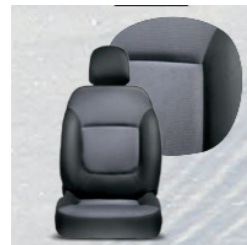

BASE VEHICLE & POSSIBILITIES

	L1			L2		
	BASIC	COMFORT	LUXE	BASIC	COMFORT	LUXE
SLIDING DOOR						
Talento- Basic	o	o	X	o	o	X
Talento- Comfort	o	o	o	o	o	o
Talento- Luxury	X	o	o	X	o	o
SLIDING DOOR						
Sliding door right	o	o	o	o	o	o
Sliding door left	-	-	-	-	-	-
Sliding door right and left	o	o	o	o	o	o
WINDOWS						
factory fitted window right	o	o	o	o	o	o
Factory fitted window left	Δ	Δ	Δ	Δ	Δ	Δ
OTHER						
Co-driver's seat	o	o	o	o	o	o
Co-driver's bench	o	o	o	o	o	o
ROOF HEIGHT						
H1	o	o	o	o	o	o

o Available
Δ Available for an additional charge
x Not available

FABRIC

Natté grey

* Measured in relation to fixed co-driver's bench

Note:
Crew cab conversion weight is 105 kg.

LOAD AREA	A	B	C	D	E
L1	1370	1560	2000	920	315
L1 XL	1500	1590	2100	780	255
L2	1770	1960	2400	920	315
L2 XL	1900	1990	2500	780	255